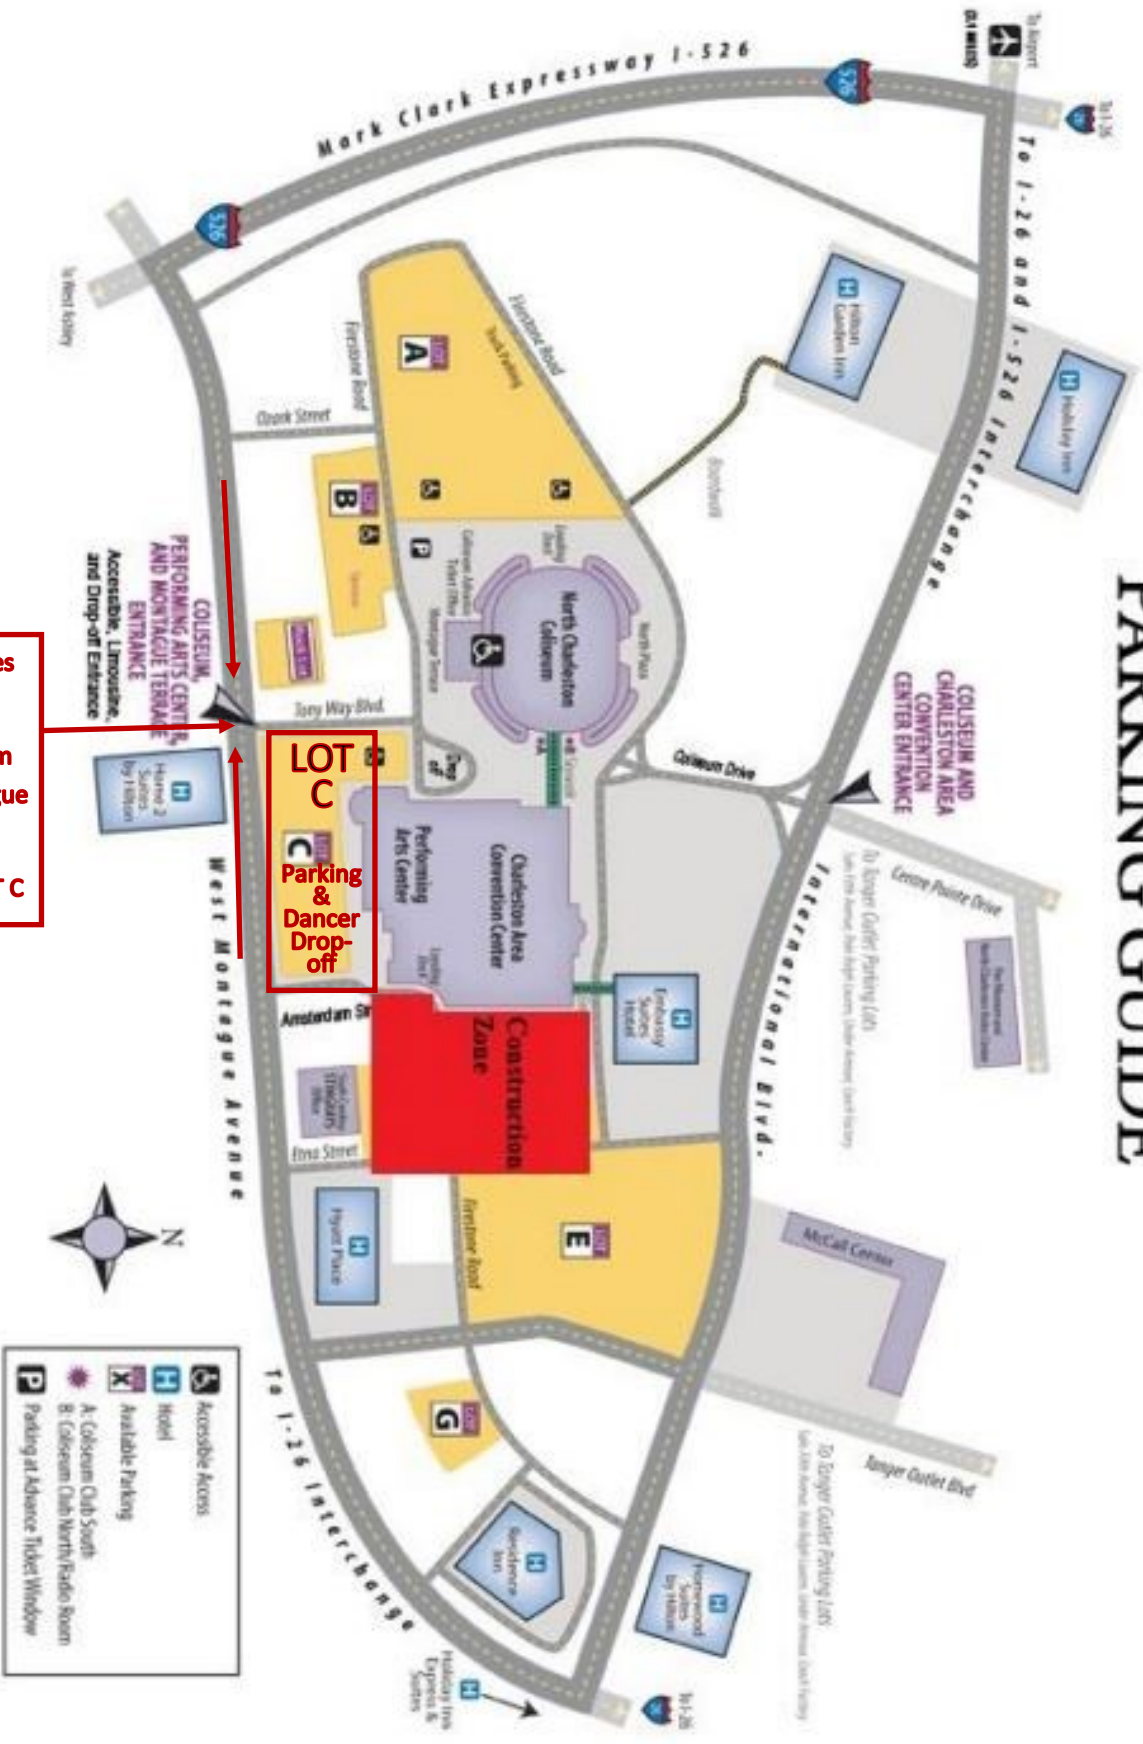

North Charleston Coliseum/Convention Center/Performing Arts Center/Montague Terrace PARKING GUIDE

Dance Moves Families
***ENTER from West Montague Avenue**
***PARK in LOT C**

LOT C
Parking & Dancer Drop-off